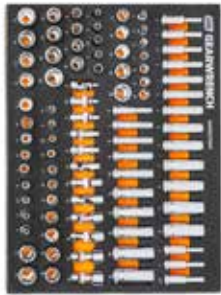

MODULAR SET STORAGE TRAYS

S Modular Set