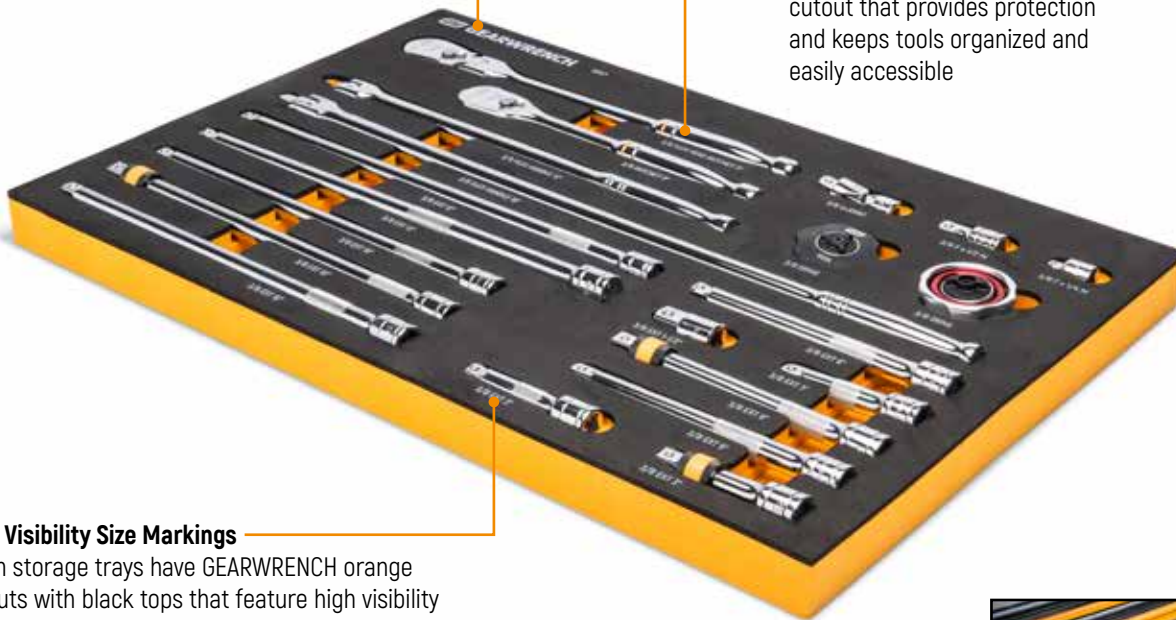

MODULAR SET STORAGE TRAYS

Premium Solvent Resistant

Foam storage trays built to last and handle almost any working setting, while providing long lasting protection to the set's contents

Precut Nested Tool Storage

Each tool nests in a laser-formed cutout that provides protection and keeps tools organized and easily accessible

High Visibility Size Markings

Foam storage trays have GEARWRENCH orange cutouts with black tops that feature high visibility white size markings for quick tool identification

Each set's tray is sized to fit a range of tool storage units