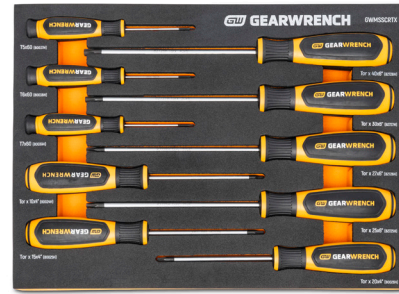

HALF MOON, S-SHAPE, & CROWFOOT WRENCH SETS

GWMSSRWMM

GWMSSRWSAE

Item No.	Set Descriptions	Includes
GWMSSRWMM	20 Piece 12 Point Reversible Double-Box Half Moon & S-Shape, and 3/8" Drive Crowfoot Metric Ratcheting Wrench Set in Foam Storage Tray	(5) 72-Tooth 12 Point Reversible S-Shape Double Box Ratcheting Wrenches: 10mm x 12mm, 11mm x 13mm, 14mm x 16mm, 15mm x 17mm, 19mm x 22 mm; (5) 72-Tooth 12 Point Reversible Half Moon Double Box Ratcheting Wrenches: 10mm x 12mm, 11mm x 13mm, 14mm x 16mm, 15mm x 17mm, 19mm x 22 mm; (10) 3/8" Drive Ratcheting Crowfoot Wrenches: 10mm - 19mm
GWMSSRWSAE	19 Piece 12 Point Reversible Double-Box Half Moon & S-Shape, and 3/8" Drive Crowfoot SAE Ratcheting Wrench Set in Foam Storage Tray	(4) 72-Tooth 12 Point Reversible S-Shape Double Box Ratcheting Wrenches: 3/8"x7/16", 1/2"x9/16", 5/8"x11/16", 3/4"x7/8"; (4) 72-Tooth 12 Point Reversible Half Moon Double Box Ratcheting Wrenches: 3/8"x7/16", 1/2"x9/16", 5/8"x11/16", 3/4"x7/8"; (11) 3/8" Drive Ratcheting Crowfoot Wrenches: 3/8" - 1"

SCREWDRIVER SETS

GWMSSCRPH

GWMSSCRSL

GWMSSCRTX

Item No.	Set Descriptions	Includes
GWMSSCRPH	9 Piece Phillips Dual Material Screwdriver Set in Foam Storage Tray	(7) Phillips Dual Material Screwdrivers: #0 x 2-1/2", #1 x 3", #1 x 6", #2 x 1-1/2", #2 x 4", #3 x 6"; (2) Mini Phillips Dual Material Screwdrivers: #0 x 60mm, #1 x 60mm
GWMSSCRSL	9 Piece Slotted Dual Material Screwdriver Set in Foam Storage Tray	(6) Slotted Dual Material Screwdrivers: 3/16" x 6", 1/4" x 1-1/2", 1/4" x 4", 1/4" x 6", 5/16" x 6", 3/8" x 8"; (3) Mini Slotted Dual Material Screwdrivers: 1.5mm x 60mm, 2mm x 60mm, 2.5mm x 60mm
GWMSSCRTX	10 Piece Torx Dual Material Screwdriver Set in Foam Storage Tray	(7) Torx Dual Material Screwdrivers: T10 x 4", T15 x 4", T20 x 4", T25 x 6", T27 x 6", T30 x 6", T40 x 6"; (3) Mini Torx Dual Material Screwdrivers: T5 x 60mm, T6 x 60mm, T7 x 60mm