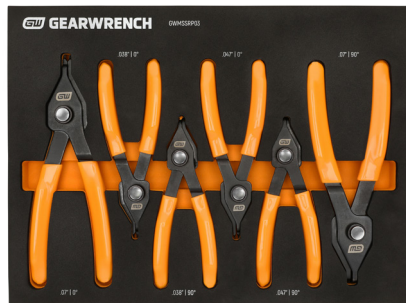

PLIER SETS

GWMSSRP03

CROSS HATCHED
TEETH DESIGN

NON-MARRING
GRIP ZONE

PUSH BUTTON
QUICK SWITCH

Item No.	Set Descriptions	Includes
GWMSSRP01	8 Piece Fixed Joint Snap Ring Pliers – Internal/External Set in Foam Storage Tray	(2) Fixed Joint Straight Snap Ring Pliers – Internal: 7", 9"; (2) Fixed Joint Straight Snap Ring Pliers – External: 7", 9"; (2) Fixed Joint 90° Snap Ring Pliers – Internal: 7", 9"; (2) Fixed Joint 90° Snap Ring Pliers – External: 7", 9"
GWMSSRP02	12 Piece Push Button Convertible Snap Ring Pliers Set in Foam Storage Tray	(4) Push Button Convertible Snap Ring Pliers – Straight: 5" (.038"), 5" (.047"), 7" (.07"), 9" (.09"); (4) Push Button Convertible Snap Ring Pliers – 45°: 5" (.038"), 5" (.047"), 7" (.07"), 9" (.09"); (4) Push Button Convertible Snap Ring Pliers – 90°: 5" (.038"), 5" (.047"), 7" (.07"), 9" (.09")
GWMSSRP03	6 Piece Push Button Convertible Snap Ring Pliers Set in Foam Storage Tray	(3) Push Button Convertible Snap Ring Pliers – Straight: 5" (.038"), 5" (.047"), 7" (.07"); (3) Push Button Convertible Snap Ring Pliers – 90°: 5" (.038"), 5" (.047"), 7" (.07")
GWMSPLR01	5 Piece Cushion Grip Pitbull Pliers Set in Foam Storage Tray	(1) 8" Slip Joint Cushion Grip Plier; (1) 8" Long Nose Cushion Grip Plier; (1) 8" Linesman Cushion Grip Plier; (1) 7" Diagonal Cutting Cushion Grip Plier; (1) 10" Straight Jaw T&G Cushion Grip Plier