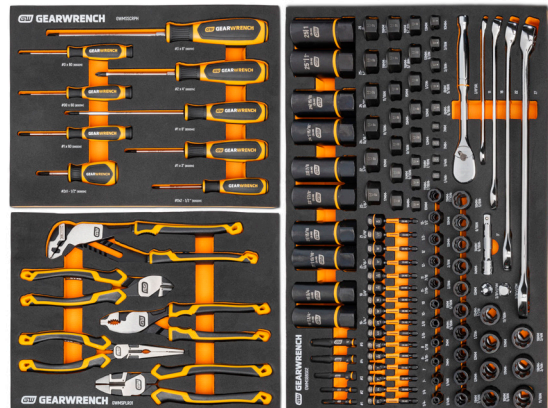

2 S Sizes are exactly equal to 1 L Size, allowing multiple configurations in a drawer

Item No.	Descriptions	Size	Width	Depth	Height
86529	83 Piece 1/4", 3/8", 1/2" Drive 90T Mechanics Tool Set in Foam Storage Tray	L	20.25"	13.5"	2.0"
GWMSCWS6SAEMM	59 Piece 6 Point Combination SAE/MM Wrench and Hex Key SAE/MM/Torx Set in Foam Storage Tray	L	20.25"	13.5"	2.0"
GWMSMBS01	105 Piece 1/4" Drive Micro Bits Mechanics Tool Set in Foam Storage Tray	S	10.125"	13.5"	2.0"
GWMSMBS02	82 Piece Auto Micro Bits Mechanics Tool Set in Foam Storage Tray	L	20.25"	13.5"	2.0"
GWMS120CBMTS	89 Piece 120XP Mechanics Tool Set in Foam Storage Tray	L	20.25"	13.5"	2.0"
86525	31 Piece Bolt Biter Ratchet Socket Set MM/SAE in Foam Storage Tray	S	10.125"	13.5"	2.0"