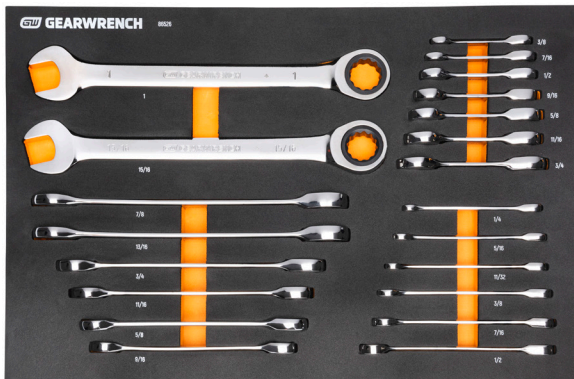

72T COMBINATION RATCHETING WRENCH SETS

86526