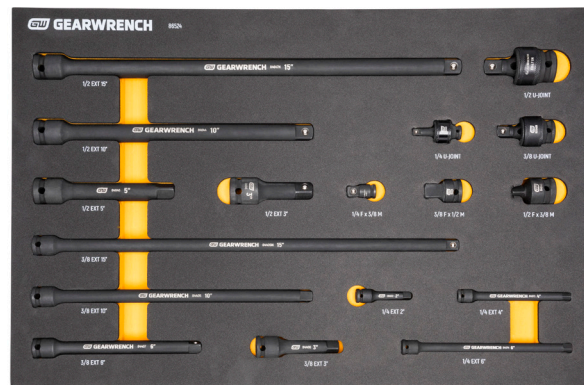

IMPACT DRIVE TOOL ACCESSORY MODULAR SET

86524