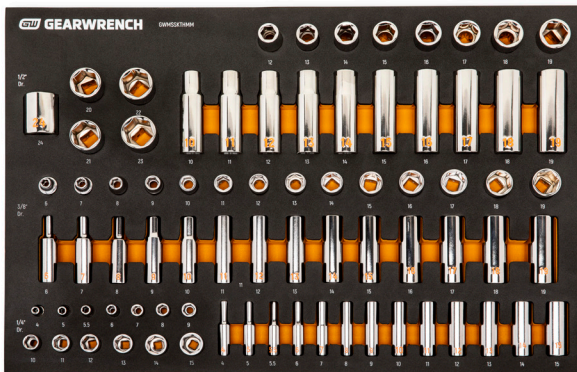

HI-VIZ™ SOCKET SETS

GWMSSTHMM