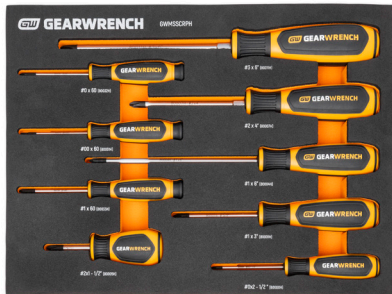

SCREWDRIVER SETS

GWMSSCRPH