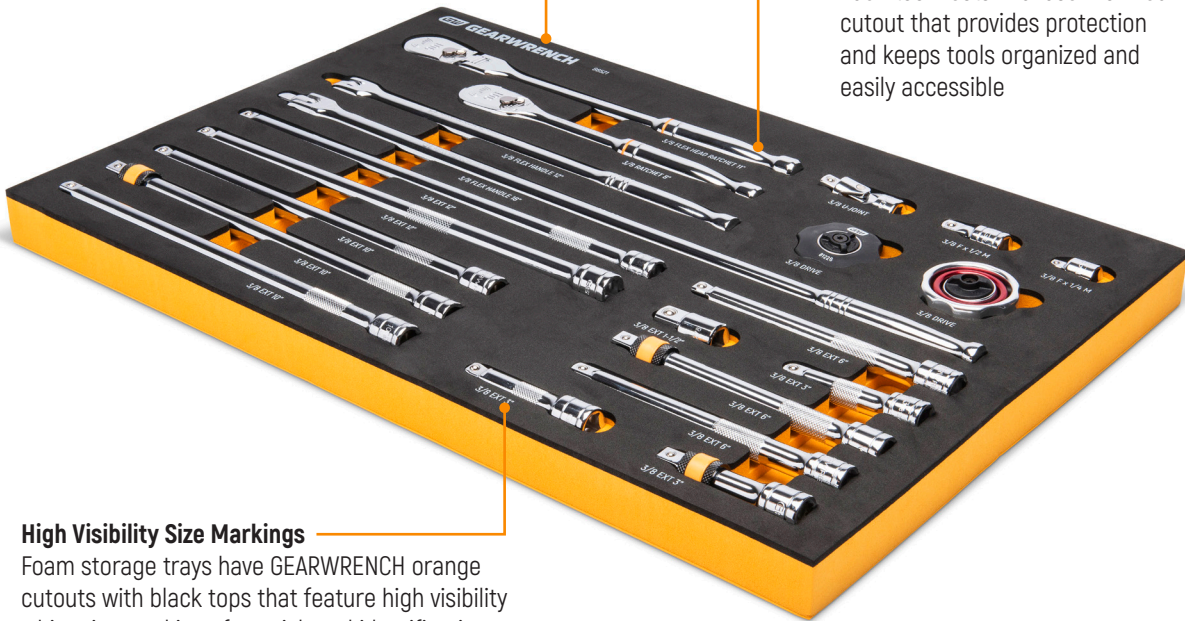

Each set's tray is sized to fit a range of tool storage units