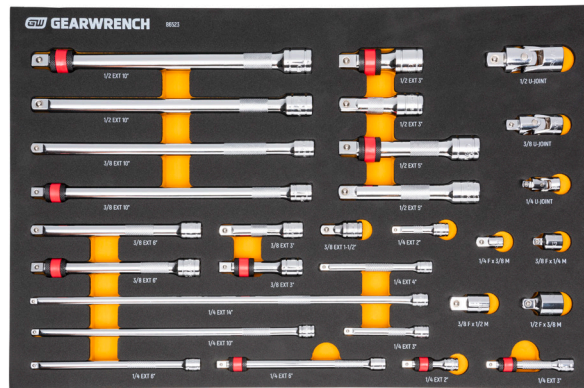

DRIVE TOOL ACCESSORY MODULAR SET

86523