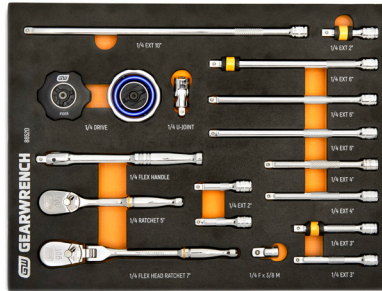

DRIVE TOOL SETS

86520