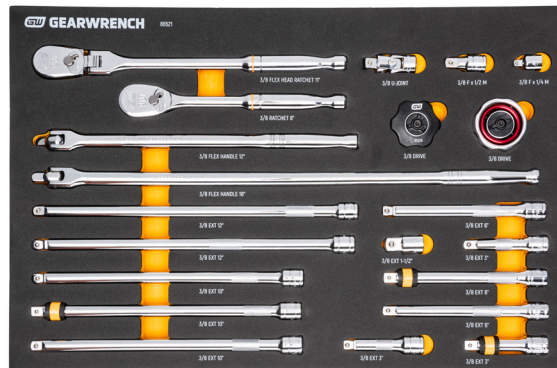

DRIVE TOOL SETS

86520

86521

86522

Item No.	Set Descriptions	Includes
86520	18 Piece 1/4" Drive 90T Ratchets & Drive Tool Accessories Set in Foam Storage Tray	(1) 1/4" Drive 90T Standard Ratchet; (1) 1/4" Drive 90T Flex Head Ratchet; (1) 1/4" Drive Gimbal Ratchet; (1) 1/4" Drive Thumbwheel Ratchet; (1) 1/4" Drive Flex Handle Breaker Bar; (1) 1/4" Drive Universal Joint; (1) 1/4" F x 3/8" M Increasing Adapter; (5) 1/4" Drive Extension Bars: 2", 3", 4", 6", 10"; (3) 1/4" Drive Wobble Extension Bars: 2", 4", 6"; (3) 1/4" Drive Locking Extension Bars: 2", 3", 6"
86521	21 Piece 3/8" Drive 90T Ratchets & Drive Tool Accessories Set in Foam Storage Tray	(1) 3/8" Drive 90T Standard Ratchet; (1) 3/8" Drive 90T Flex Head Ratchet; (1) 3/8" Drive Gimbal Ratchet; (1) 3/8" Drive Thumbwheel Ratchet; (2) 3/8" Drive Flex Handle Breaker Bars: 12", 18"; (1) 3/8" Drive Universal Joint; (2) 3/8" Drive Adapters: 3/8" F x 1/4" M, 3/8" F x 1/2" M; (5) 3/8" Drive Extension Bars: 1-1/2", 3", 6", 10", 12"; (4) 3/8" Drive Wobble Extension Bars: 3", 6", 10", 12"; (3) 3/8" Drive Locking Extension Bars: 3", 6", 10"
86522	16 Piece 1/2" Drive 90T Ratchets & Drive Tool Accessories Set in Foam Storage Tray	(1) 1/2" Drive 90T Standard Ratchet; (1) 1/2" Drive 90T Flex Head Ratchet; (1) 1/2" Drive Flex Handle Breaker Bar; (1) 1/2" Drive Sliding T-Handle; (1) 1/2" Drive Universal Joint; (1) 1/2" Drive Adapter: 1/2" F x 3/8" M; (4) 1/2" Drive Extension Bars: 3", 5", 10", 15"; (3) 1/2" Drive Locking Extension Bars: 3", 5", 10"