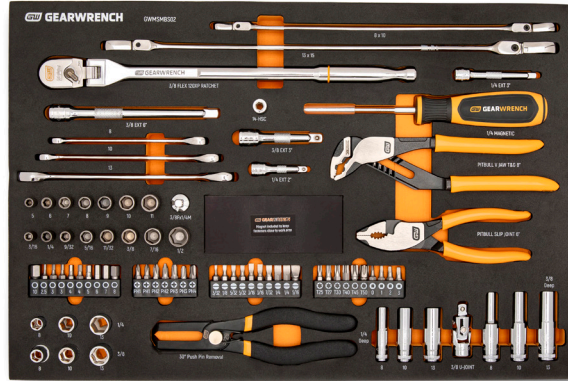

RATCHET & MICRO BIT SETS

GWMSMBS01

GWMSMBS02

Item No.	Set Descriptions	Includes
GWMSMBS01	105 Piece 1/4" Drive Micro Bits Mechanics Tool Set in Foam Storage Tray	(1) 1/4" Drive 12" 72 Tooth Quick Release Locking Flex Slim Head Ratchet with Adapter; (1) Dual Material Bit Holder; (1) 1/4" Drive Bit Holder Socket; (102) Bits: Hex, Slotted, Phillips, Pozidriv, Torx, Tamper-Proof Torx, Square, and Hex Nut Driver
GWMSMBS02	82 Piece 120XP™ Auto Micro Bits Tool Set in Foam Storage Tray	(1) 3/8" Drive 120XP™ Next Generation Ratchet; (1) 1/4" Drive Magnetic Bit Handle; (1) 1/4" Drive Magnetic Bit Holder Socket; (10) Hex Bits: 2.5 - 10mm; (7) Phillips® Bits: #0 - #4; (10) Slotted Bits: 3/32" - 5/16"; (6) Torx® Bits: T25 - T50; (4) Square Bits: #0 - #3; (15) Nut Setter Bits: 3/16" - 1/2", 5 - 11mm; (1) Magnetic Sheet; (2) 1/4" Drive Extension Bars: 2", 3"; (2) 3/8" Extension Bars: 3", 6"; (1) 1/4" Drive Universal Joint; (1) 3/8" F x 1/4" M Drive Adapter; (3) 1/4" Drive 6 Point Sockets: 8mm, 10mm, 13mm; (3) 3/8" Drive 6 Point Deep Sockets: 8mm, 10mm, 13mm; (3) 3/8" Drive 6 Point Sockets: 8mm, 10mm, 13mm; (2) 90T Double Flex GearBox Ratcheting Wrenches: 8x10, 13x15; (3) 90T 12 Point Combination Ratcheting Wrenches: 8mm, 10mm, 13mm; (1) PitBull 8" Tongue & Groove Plier; (1) PitBull 6" Slip Joint Plier; (1) 30° Push Pin Removal Plier