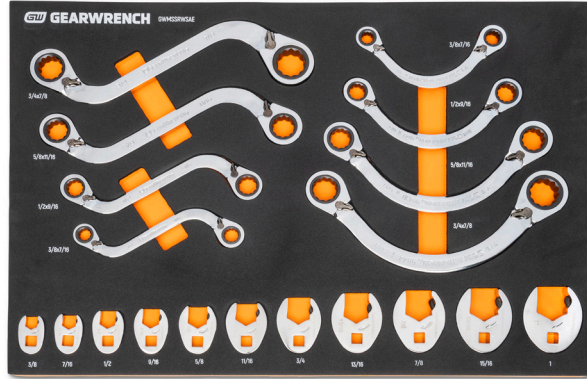

GWMSSRWSAE