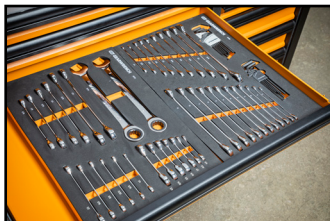

Each set's tray is sized to fit a range of tool storage units