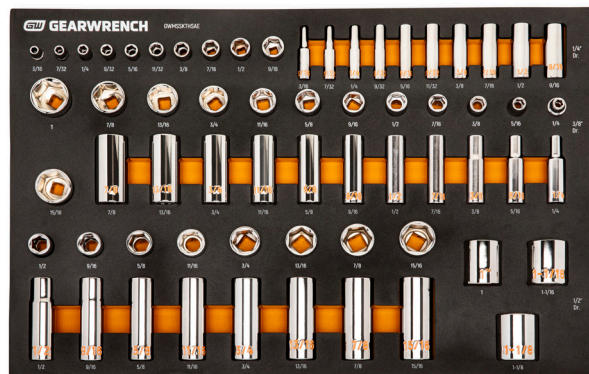

GWMSSTHSAE

HI-VIZ™

OFF-CORNER
LOADING

ENGRAVED MARKINGS

Item No.	Set Descriptions	Includes
GWMSSTHMM	74-Pc. 1/4", 3/8", 1/2" Drive Hi-Viz 6 Point, Standard & Deep, Metric Chrome Socket Set in Foam Storage Tray	(13) 1/4" Drive 6 Point Metric Standard Hi-Viz Chrome Sockets: 4, 5, 5.5, 6, 7, 8, 9, 10, 11, 12, 13, 14, 15mm; (13) 1/4" Drive 6 Point Metric Deep Hi-Viz Chrome Sockets: 4, 5, 5.5, 6, 7, 8, 9, 10, 11, 12, 13, 14, 15mm; (14) 3/8" Drive 6 Point Metric Standard Hi-Viz Chrome Sockets: 6, 7, 8, 9, 10, 11, 12, 13, 14, 15, 16, 17, 18, 19mm; (14) 3/8" Drive 6 Point Metric Deep Hi-Viz Chrome Sockets: 6, 7, 8, 9, 10, 11, 12, 13, 14, 15, 16, 17, 18, 19mm; (13) 1/2" Drive 6 Point Metric Standard Chrome Sockets: 12, 13, 14, 15, 16, 17, 18, 19, 20, 21, 22, 23, 24mm; (10) 1/2" Drive 6 Point Metric Deep Chrome Sockets: 10, 11, 12, 13, 14, 15, 16, 17, 18, 19mm
GWMSSTHSAE	63-Pc. 1/4", 3/8", 1/2" Drive Hi-Viz 6 Point, Standard & Deep, SAE Chrome Socket Set in Foam Storage Tray	(10) 1/4" Drive 6 Point SAE Standard Hi-Viz Chrome Sockets: 3/16", 7/32", 1/4", 9/32", 5/16", 11/32", 3/8", 7/16", 1/2", 9/16"; (10) 1/4" Drive 6 Point SAE Deep Hi-Viz Chrome Sockets: 3/16", 7/32", 1/4", 9/32", 5/16", 11/32", 3/8", 7/16", 1/2", 9/16"; (13) 3/8" Drive 6 Point SAE Standard Hi-Viz Chrome Sockets: 1/4", 5/16", 3/8", 7/16", 1/2", 9/16", 5/8", 11/16", 3/4", 13/16", 7/8", 15/16", 1"; (11) 3/8" Drive 6 Point SAE Deep Hi-Viz Chrome Sockets: 1/4", 5/16", 3/8", 7/16", 1/2", 9/16", 5/8", 11/16", 3/4", 13/16", 7/8"; (11) 1/2" Drive 6 Point SAE Standard Chrome Sockets: 1/2", 9/16", 5/8", 11/16", 3/4", 13/16", 7/8", 15/16", 1", 1-1/16", 1-1/8"; (8) 1/2" Drive 6 Point SAE Deep Chrome Sockets: 1/2", 9/16", 5/8", 11/16", 3/4", 13/16", 7/8", 15/16"