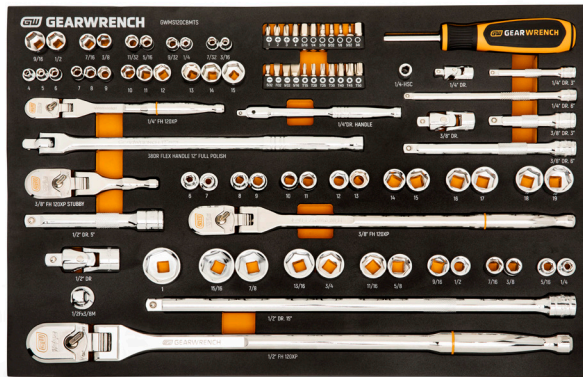

120XP MODULAR MECHANICS TOOL SET

GWMS120CBMTS

Item No.	Set Descriptions	Includes
GWMS120CBMTS	89 Piece 120XP Mechanics Tool Set in Foam Storage Tray	(1) 120XP Full Polish Chrome Teardrop Ratchet: 1/4" Drive; (1) 1/4" Drive Flex Handle/Breaker Bar; (2) 1/4" Drive Extensions: 3", 6"; (1) Universal Joint: 1/4"; (1) Bit Adapter: 1/4" Drive; (10) 1/4" Drive 6 Point Low Profile SAE Chrome Sockets: 3/16", 7/32", 1/4", 9/32", 5/16", 11/32", 3/8", 7/16", 1/2", 9/16"; (12) 1/4" Drive 6 Point Low Profile Metric Chrome Sockets: 4, 5, 6, 7, 8, 9, 10, 11, 12, 13, 14, 15mm; (1) 120XP Full Polish Chrome Flex Head Ratchet: 3/8" Drive; (1) Full Polish Chrome Stubby Flex Head Teardrop Ratchet: 3/8" Drive; (1) 3/8" Drive Flex Handle/Breaker Bar: 12"; (2) 3/8" Drive Extensions: 3", 6"; (1) 3/8" Drive Universal Joint; (13) 3/8" Drive 6 Point Low Profile SAE Chrome Sockets: 1/4", 5/16", 3/8", 7/16", 1/2", 9/16", 5/8", 11/16", 3/4", 13/16", 7/8", 15/16", 1"; (14) 3/8" Drive 6 Point Low Profile Metric Chrome Sockets: 6, 7, 8, 9, 10, 11, 12, 13, 14, 15, 16, 17, 18, 19mm; (1) 120XP Full Polish Chrome Flex Head Teardrop Ratchet: 1/2" Drive; (2) 1/2" Drive Extensions: 5", 15"; (1) 1/2" Drive Adapter: 1/2" F x 3/8" M; (1) 1/4" Drive Magnetic Bit Holding Screwdriver Handle; (4) Slotted Bits: 5/32", 7/32", 9/32", 5/16"; (4) Phillips Bits: #1, #2, #3, #4; (7) Torx Bits: T15, T20, T25, T30, T40, T45, T50; (7) Hex Bits: 3/32", 1/8", 5/32", 3/16", 1/4", 5/16", 3/8"