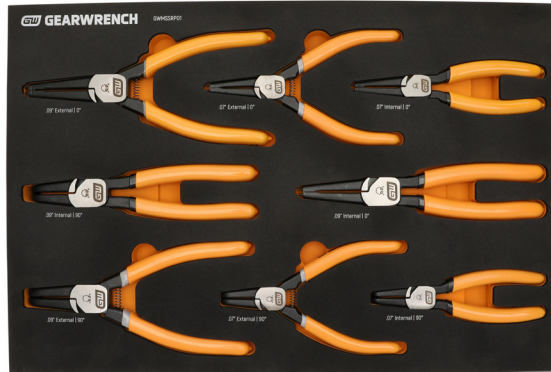

SCREWDRIVER SETS

GWMSSCRPH

GWMSSCRSL

GWMSSCRTX

Item No.	Set Descriptions	Includes
GWMSSCRPH	9 Piece Phillips Dual Material Screwdriver Set in Foam Storage Tray	(7) Phillips Dual Material Screwdrivers: #0 x 2-1/2", #1 x 3", #1 x 6", #2 x 1-1/2", #2 x 4", #3 x 6"; (2) Mini Phillips Dual Material Screwdrivers: #0 x 60mm, #1 x 60mm
GWMSSCRSL	9 Piece Slotted Dual Material Screwdriver Set in Foam Storage Tray	(6) Slotted Dual Material Screwdrivers: 3/16" x 6", 1/4" x 1-1/2", 1/4" x 4", 1/4" x 6", 5/16" x 6", 3/8" x 8"; (3) Mini Slotted Dual Material Screwdrivers: 1.5mm x 60mm, 2mm x 60mm, 2.5mm x 60mm
GWMSSCRTX	10 Piece Torx Dual Material Screwdriver Set in Foam Storage Tray	(7) Torx Dual Material Screwdrivers: T10 x 4", T15 x 4", T20 x 4", T25 x 6", T27 x 6", T30 x 6", T40 x 6"; (3) Mini Torx Dual Material Screwdrivers: T5 x 60mm, T6 x 60mm, T7 x 60mm

PLIER SETS

GWMSSRP01

GWMSSRP02

GWMSSRP03

GWMSPLR01

CROSS HATCHED
TEETH DESIGN

NON-MARRING
GRIP ZONE

PUSH BUTTON
QUICK SWITCH