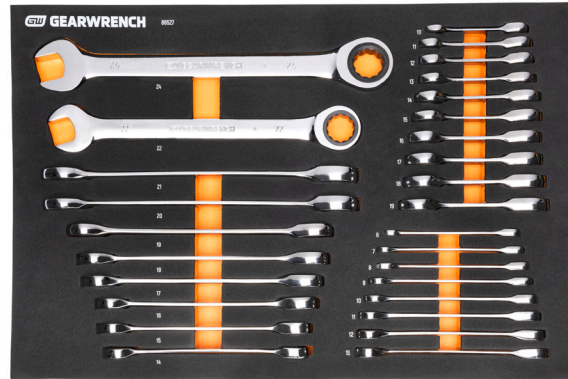

BIT SOCKET SETS

Item No.	Set Descriptions	Includes
GWMSBSKCBMM	74 Piece 1/4", 3/8", 1/2" Drive Metric Bit Socket Set in Foam Storage Tray	(6) 1/4" Drive Hex Bit Sockets: 2mm - 6mm; (12) 3/8" Drive Hex Bit Sockets: 2mm - 12mm; (7) 1/2" Drive Hex Bit Sockets: 6mm - 19mm; (8) 3/8" Drive Long Ball End Hex Bit Sockets: 3mm - 10mm; (7) 3/8" Drive Hex Bit Impact Sockets: 4mm - 12mm; (7) 1/2" Drive Hex Bit Impact Sockets: 9mm - 15mm; (4) 3/8" and 1/2" Drive Extra Long Triple Square Bit Sockets: 6mm - 12mm; (13) 1/4", 3/8", and 1/2" Drive External Torx Bit Sockets: E4 - E24; (10) 1/4" and 3/8" Drive Long Torx Bit Sockets: T8 to T50
GWMSBSKCBSAE	88 Piece 1/4", 3/8", 1/2" Drive SAE Bit Socket Set in Foam Storage Tray	(10) 1/4" Drive Hex Bit Sockets: 1/16" - 3/4"; (12) 3/8" Drive Hex Bit Sockets: 1/16" - 3/8"; (7) 1/2" Drive Hex Bit Sockets: 5/16" - 3/4"; (7) 3/8" Drive Long Ball End Hex Bit Sockets: 1/8" - 3/8"; (7) 3/8" Drive Hex Bit Impact Sockets: 3/16" - 1/2"; (7) 1/2" Drive Hex Bit Impact Sockets: 3/16" - 3/4"; (18) 1/4", 3/8", and 1/2" Drive Torx Bit Sockets: T8 - T60; (13) 1/4", 3/8", and 1/2" Drive Tamper-Proof Torx Bit Sockets: T17 - T60; (3) 3/8" Drive Slotted Bit Sockets: 4mm - 6mm; (3) 3/8" Drive Phillips Bit Sockets: #1, #2, #3; (1) 3/8" Drive Pozidriv Bit Socket: #2

72T COMBINATION RATCHETING WRENCH SETS

86527