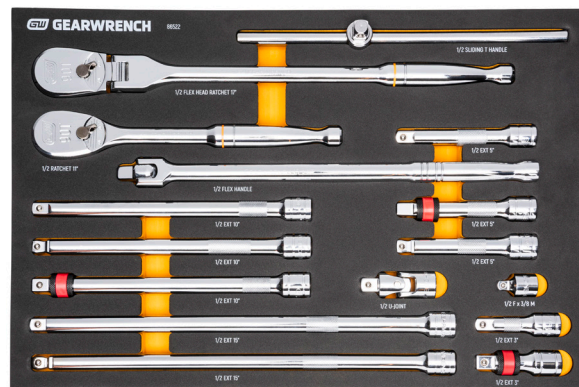

DRIVE TOOL SETS

86520

86521

86522

Item No.	Set Descriptions	Includes
86520	18 Piece 1/4" Drive 90T Ratchets & Drive Tool Accessories Set in Foam Storage Tray	(1) 1/4" Drive 90T Standard Ratchet; (1) 1/4" Drive 90T Flex Head Ratchet; (1) 1/4" Drive Gimbal Ratchet; (1) 1/4" Drive Thumbwheel Ratchet; (1) 1/4" Drive Flex Handle Breaker Bar; (1) 1/4" Drive Universal Joint; (1) 1/4" F x 3/8" M Increasing Adapter; (5) 1/4" Drive Extension Bars: 2", 3", 4", 6", 10"; (3) 1/4" Drive Wobble Extension Bars: 2", 4", 6"; (3) 1/4" Drive Locking Extension Bars: 2", 3", 6"
86521	21 Piece 3/8" Drive 90T Ratchets & Drive Tool Accessories Set in Foam Storage Tray	(1) 3/8" Drive 90T Standard Ratchet; (1) 3/8" Drive 90T Flex Head Ratchet; (1) 3/8" Drive Gimbal Ratchet; (1) 3/8" Drive Thumbwheel Ratchet; (2) 3/8" Drive Flex Handle Breaker Bars: 12", 18"; (1) 3/8" Drive Universal Joint; (2) 3/8" Drive Adapters: 3/8" F x 1/4" M, 3/8" F x 1/2" M; (5) 3/8" Drive Extension Bars: 1-1/2", 3", 6", 10", 12"; (4) 3/8" Drive Wobble Extension Bars: 3", 6", 10", 12"; (3) 3/8" Drive Locking Extension Bars: 3", 6", 10"
86522	16 Piece 1/2" Drive 90T Ratchets & Drive Tool Accessories Set in Foam Storage Tray	(1) 1/2" Drive 90T Standard Ratchet; (1) 1/2" Drive 90T Flex Head Ratchet; (1) 1/2" Drive Flex Handle Breaker Bar; (1) 1/2" Drive Sliding T-Handle; (1) 1/2" Drive Universal Joint; (1) 1/2" Drive Adapter: 1/2" F x 3/8" M; (4) 1/2" Drive Extension Bars: 3", 5", 10", 15"; (3) 1/2" Drive Locking Extension Bars: 3", 5", 10"