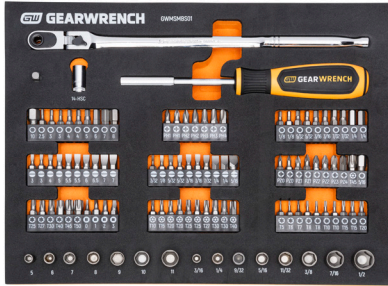

RATCHET & MICRO BIT SETS

GWMSMBS01