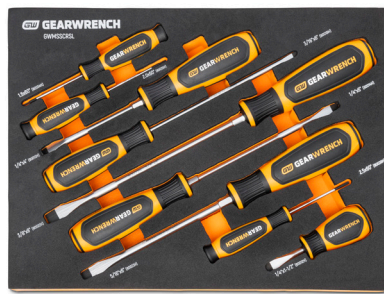

HALF MOON, S-SHAPE, & CROWFOOT WRENCH SETS

GWMSSRWMM

GWMSSRWSAE

Item No.	Set Descriptions	Includes
GWMSSRWMM	20 Piece 12 Point Reversible Double-Box Half Moon & S-Shape, and 3/8" Drive Crowfoot Metric Ratcheting Wrench Set in Foam Storage Tray	(5) 72-Tooth 12 Point Reversible S-Shape Double Box Ratcheting Wrenches: 10mm x 12mm, 11mm x 13mm, 14mm x 16mm, 15mm x 17mm, 19mm x 22 mm; (5) 72-Tooth 12 Point Reversible Half Moon Double Box Ratcheting Wrenches: 10mm x 12mm, 11mm x 13mm, 14mm x 16mm, 15mm x 17mm, 19mm x 22 mm; (10) 3/8" Drive Ratcheting Crowfoot Wrenches: 10mm - 19mm
GWMSSRWSAE	19 Piece 12 Point Reversible Double-Box Half Moon & S-Shape, and 3/8" Drive Crowfoot SAE Ratcheting Wrench Set in Foam Storage Tray	(4) 72-Tooth 12 Point Reversible S-Shape Double Box Ratcheting Wrenches: 3/8"x7/16", 1/2"x9/16", 5/8"x11/16", 3/4"x7/8"; (4) 72-Tooth 12 Point Reversible Half Moon Double Box Ratcheting Wrenches: 3/8"x7/16", 1/2"x9/16", 5/8"x11/16", 3/4"x7/8"; (11) 3/8" Drive Ratcheting Crowfoot Wrenches: 3/8" - 1"

SCREWDRIVER SETS

GWMSSCRPH

GWMSSCRSL

GWMSSCRTX

Item No.	Set Descriptions	Includes
GWMSSCRPH	9 Piece Phillips Dual Material Screwdriver Set in Foam Storage Tray	(7) Phillips Dual Material Screwdrivers: #0 x 2-1/2", #1 x 3", #1 x 6", #2 x 1-1/2", #2 x 4", #3 x 6"; (2) Mini Phillips Dual Material Screwdrivers: #0 x 60mm, #1 x 60mm
GWMSSCRSL	9 Piece Slotted Dual Material Screwdriver Set in Foam Storage Tray	(6) Slotted Dual Material Screwdrivers: 3/16" x 6", 1/4" x 1-1/2", 1/4" x 4", 1/4" x 6", 5/16" x 6", 3/8" x 8"; (3) Mini Slotted Dual Material Screwdrivers: 1.5mm x 60mm, 2mm x 60mm, 2.5mm x 60mm
GWMSSCRTX	10 Piece Torx Dual Material Screwdriver Set in Foam Storage Tray	(7) Torx Dual Material Screwdrivers: T10 x 4", T15 x 4", T20 x 4", T25 x 6", T27 x 6", T30 x 6", T40 x 6"; (3) Mini Torx Dual Material Screwdrivers: T5 x 60mm, T6 x 60mm, T7 x 60mm