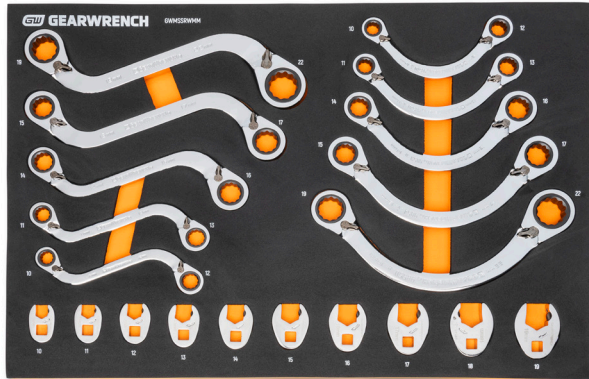

HALF MOON, S-SHAPE, & CROWFOOT WRENCH SETS

GWMSSRWMM