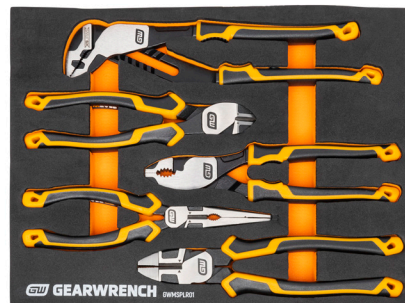

PLIER SETS

GWMSSRP01

GWMSSRP02

GWMSSRP03

GWMSPLR01

CROSS HATCHED
TEETH DESIGN

NON-MARRING
GRIP ZONE

PUSH BUTTON
QUICK SWITCH

Item No.	Set Descriptions	Includes
GWMSSRP01	8 Piece Fixed Joint Snap Ring Pliers – Internal/External Set in Foam Storage Tray	(2) Fixed Joint Straight Snap Ring Pliers – Internal: 7", 9"; (2) Fixed Joint Straight Snap Ring Pliers – External: 7", 9"; (2) Fixed Joint 90° Snap Ring Pliers – Internal: 7", 9"; (2) Fixed Joint 90° Snap Ring Pliers – External: 7", 9"
GWMSSRP02	12 Piece Push Button Convertible Snap Ring Pliers Set in Foam Storage Tray	(4) Push Button Convertible Snap Ring Pliers – Straight: 5" (.038"), 5" (.047"), 7" (.07"), 9" (.09"); (4) Push Button Convertible Snap Ring Pliers – 45°: 5" (.038"), 5" (.047"), 7" (.07"), 9" (.09"); (4) Push Button Convertible Snap Ring Pliers – 90°: 5" (.038"), 5" (.047"), 7" (.07"), 9" (.09")
GWMSSRP03	6 Piece Push Button Convertible Snap Ring Pliers Set in Foam Storage Tray	(3) Push Button Convertible Snap Ring Pliers – Straight: 5" (.038"), 5" (.047"), 7" (.07"); (3) Push Button Convertible Snap Ring Pliers – 90°: 5" (.038"), 5" (.047"), 7" (.07")
GWMSPLR01	5 Piece Cushion Grip Pitbull Pliers Set in Foam Storage Tray	(1) 8" Slip Joint Cushion Grip Plier; (1) 8" Long Nose Cushion Grip Plier; (1) 8" Linesman Cushion Grip Plier; (1) 7" Diagonal Cutting Cushion Grip Plier; (1) 10" Straight Jaw T&G Cushion Grip Plier