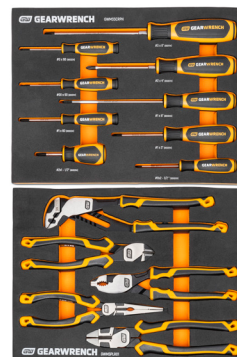

Precut Nested Tool Storage

Each tool nests in a laser-formed cutout that provides protection and keeps tools organized and easily accessible

High Visibility Size Markings

Foam storage trays have GEARWRENCH orange cutouts with black tops that feature high visibility white size markings for quick tool identification

Each set's tray is sized to fit a range of tool storage units

X-Tra Small Modular Set

Small Modular Set

Medium Modular Set

Large Modular Set

2 Small Sizes are exactly equal to 1 Large Size, allowing multiple configurations in a drawer