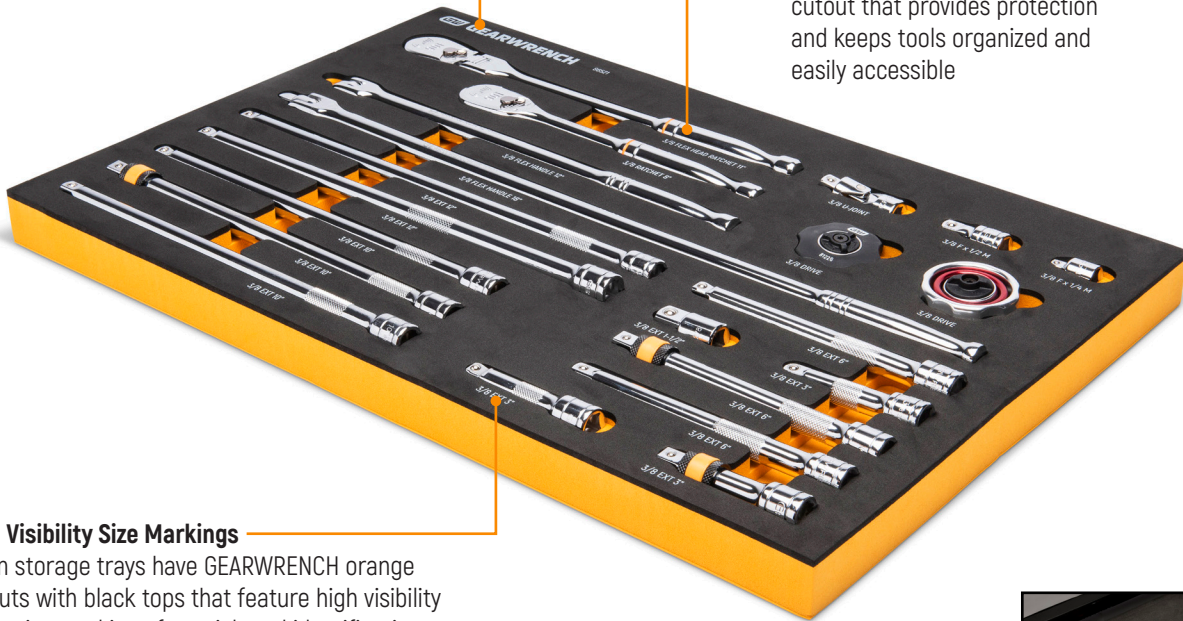

614 Pc. MEGAMOD Master Technician Set

FOAM MODLUAR SET STORAGE TRAYS

Premium Solvent Resistant

Foam storage trays built to last and handle almost any working setting, while providing long lasting protection to the set's contents

Precut Nested Tool Storage

Each tool nests in a laser-formed cutout that provides protection and keeps tools organized and easily accessible

High Visibility Size Markings

Foam storage trays have GEARWRENCH orange cutouts with black tops that feature high visibility white size markings for quick tool identification