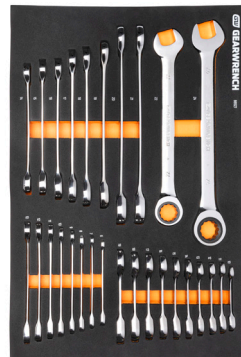

Precut Nested Tool Storage

Each tool nests in a laser-formed cutout that provides protection and keeps tools organized and easily accessible

High Visibility Size Markings

Foam storage trays have GEARWRENCH orange cutouts with black tops that feature high visibility white size markings for quick tool identification

Each set's tray is sized to fit a range of tool storage units

X-Tra Small Modular Set

Small Modular Set

Medium Modular Set

Large Modular Set

2 Small Sizes are exactly equal to 1 Large Size, allowing multiple configurations in a drawer